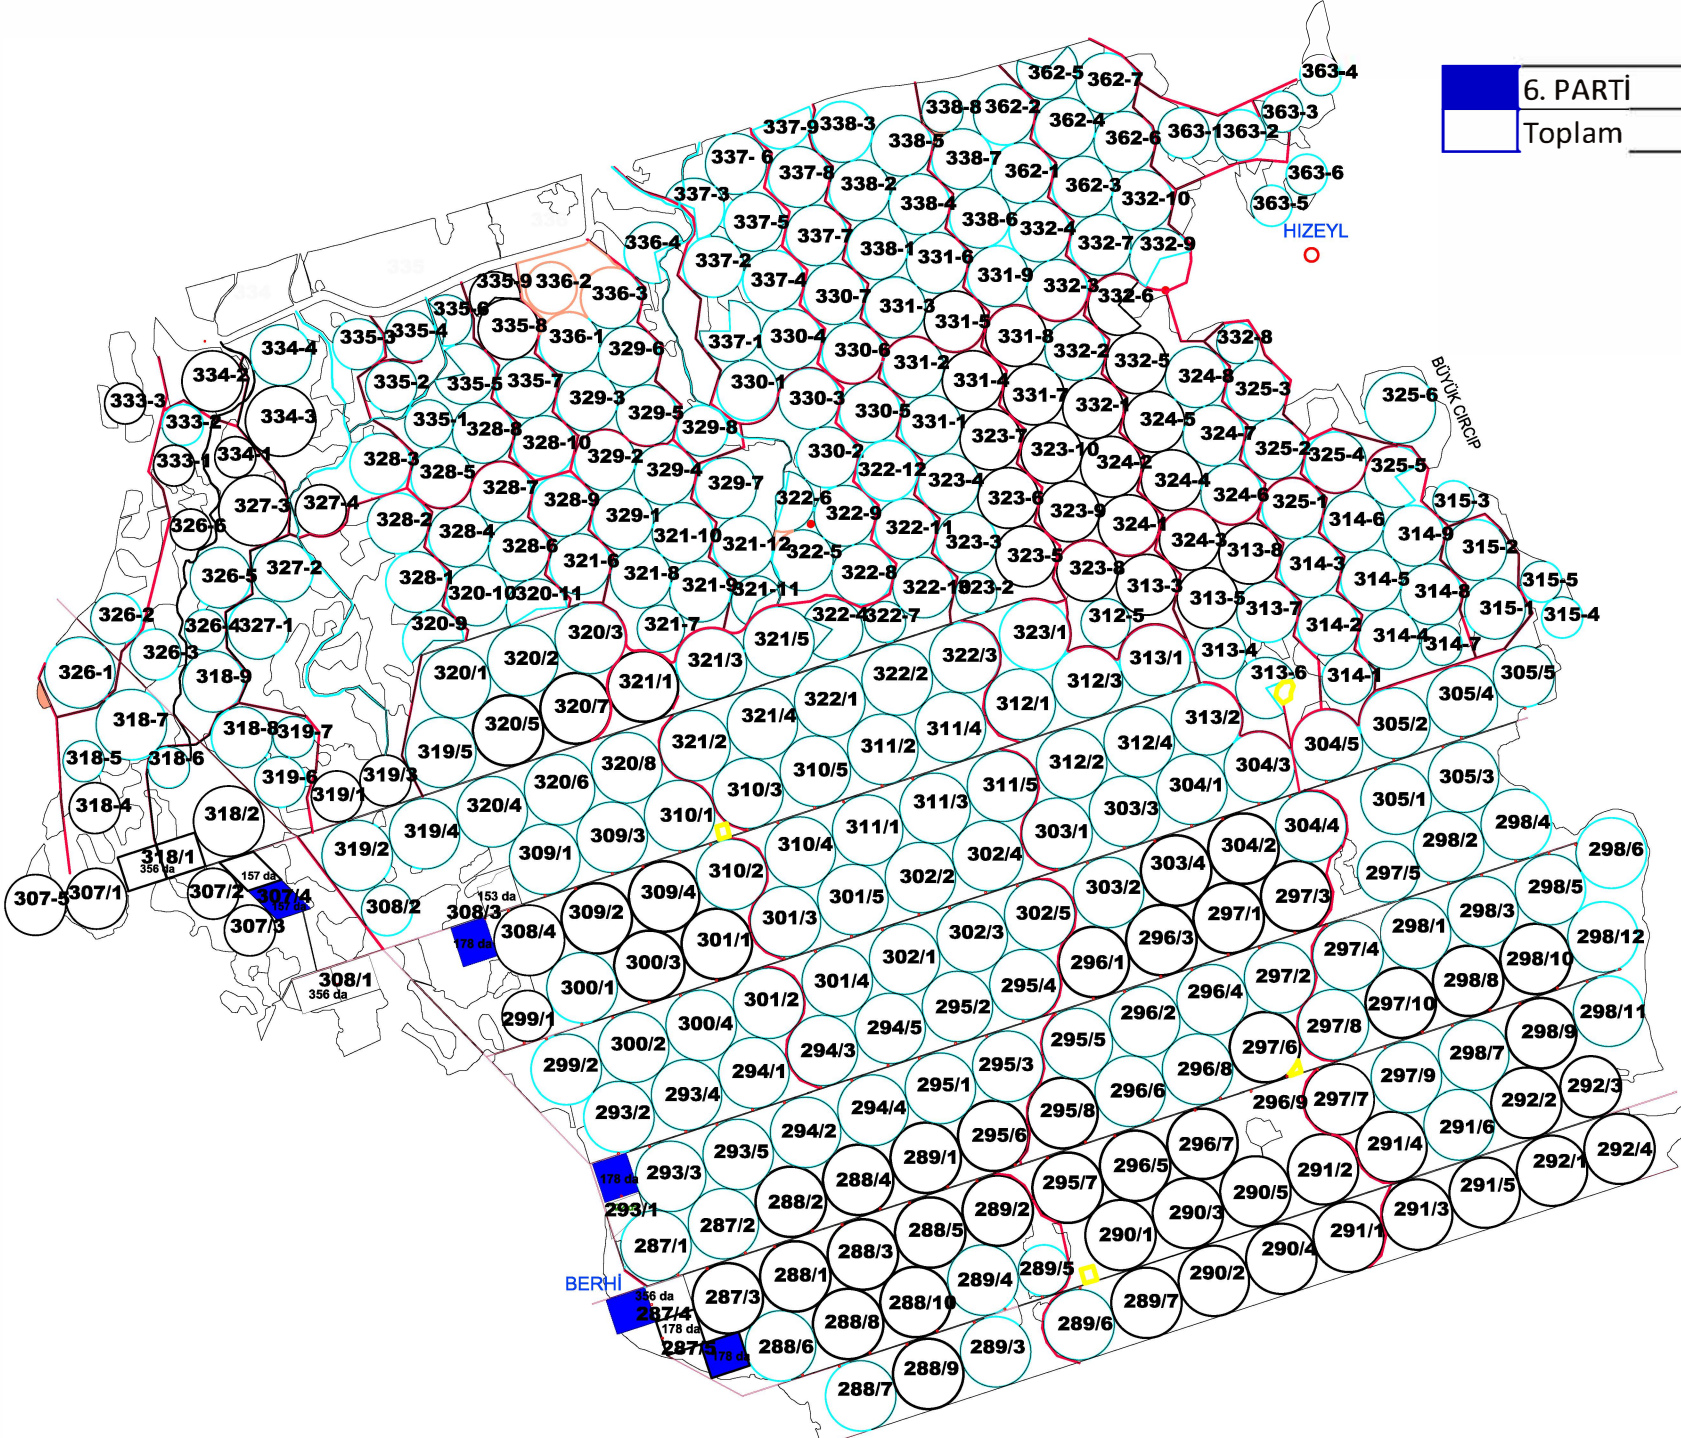

# Saraççeşme 2023 Pamuk Kira Haritası

6. PARTİ	870
Toplam	870

PRODUCED BY AN AUTODESK STUDENT VERSION